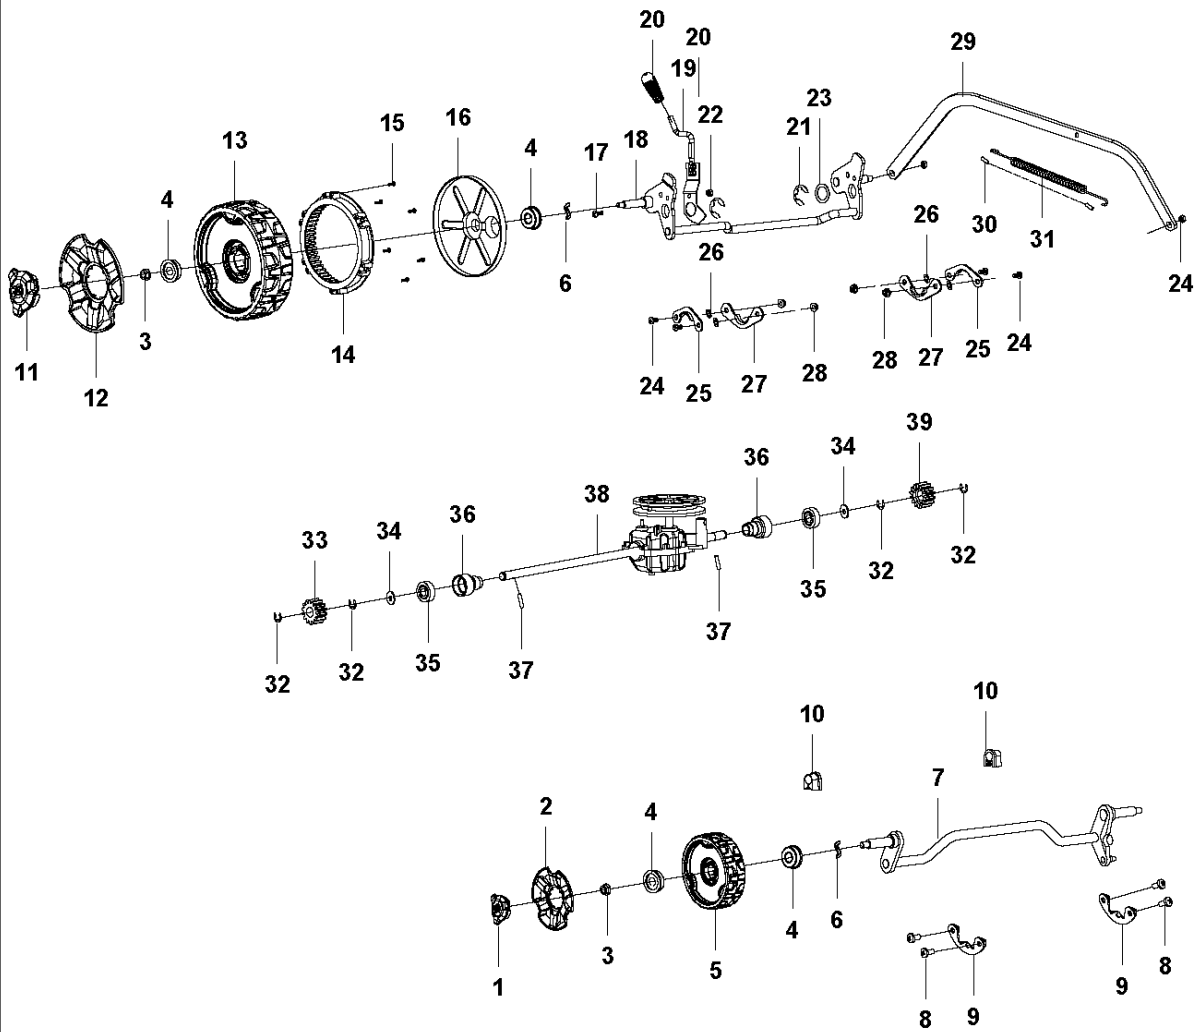

MOWER DECK

MOWER DECK / CUTTING DECK

LC140 S, 967636801, 2016-09

Ref	Part No	Description	Remark	QTY KIT
1	587 58 50-01	WHEEL COVER		2
2	587 58 52-01	WHEEL COVER		2
3	587 91 35-01	LOCKING BOLT		4
4	587 91 29-01	BEARING		8
5	587 58 54-01	WHEEL		2
6	587 91 46-01	WASHER		4
7	587 91 15-01	AXLE		1
8	587 91 25-01	SCREW		4
9	587 91 10-01	FIXING PLATE		2
10	587 90 97-01	LOCKING RING		2
11	587 58 51-01	WHEEL COVER		2
12	587 58 53-01	WHEEL COVER		2
13	587 58 55-01	WHEEL		2
14	587 91 01-01	GEAR WHEEL		2
15	587 91 21-01	SCREW		14
16	587 58 62-01	COVER		2
17	587 91 27-01	WASHER		1
18	587 91 16-01	AXLE		1
19	502 23 05-01	HANDLE ASSY		1
20	587 58 57-01	KNOB		1
21	587 91 48-01	WASHER		2
22	587 91 31-01	LOCKING BOLT		3
23	587 91 08-01	WASHER		1
24	587 91 26-01	SCREW		5
25	587 99 35-01	WASHER		2
26	587 99 25-01	O-RING		4
27	587 91 09-01	FIXING PLATE		2
28	587 91 34-01	LOCK NUT		4
29	502 23 06-01	CONNECTING ROD		1
30	587 91 58-01	TUBING		2
31	587 91 49-01	SPRING		1
32	587 91 47-01	WASHER		4
33	587 91 57-01	GEAR ASSY		1
34	587 91 45-01	WASHER		2
35	587 91 30-01	BEARING		2
36	587 91 55-01	BEARING HOUSING		2
37	587 91 52-01	PIN		2
38	587 90 87-01	GEARBOX ASSY		1
39	587 91 56-01	GEAR ASSY		1